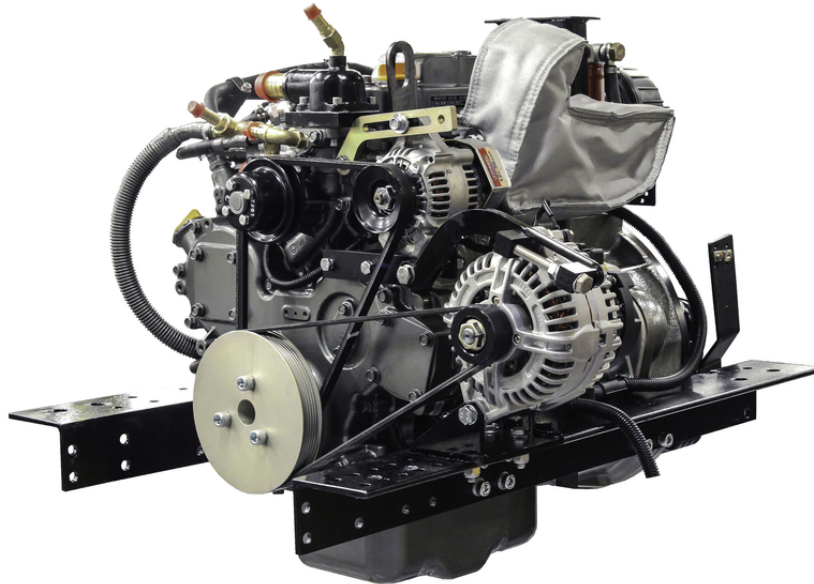

Shire - NEW Shire 35 Keel Cooled 35hp Marine Diesel Engine

£ 6,732

Description

Brand New Crated Shire 35 Three Cylinder 35hp Keel Cooled 3000rpm Marine Diesel Engine Package Complete With PRM150 Gearbox, Heavy Duty Rails With Flexible Mounts, Low Noise Air Silencer And Filter, Fuel Filter With Water Drain Tap, Control Panel Including Tachometer, Hour Meter and Alarm, etc. Retail price of £8,311 inc VAT. However, at Marine Enterprises we are able to offer a discount of £1,579 off the retail price in exchange for your old engine, giving a Final Price of £6,732 inc. VAT!! Any make or model diesel engine will be accepted. Running on non-running. So long as it is complete and was built after 1980 it will be accepted. If you do not have an engine to part exchange or if the engine is older than 1980, please contact us as we can still offer you a great price on a new engine!! Price excludes delivery. Delivery can gladly be arranged – cost depending upon location. We will cover the cost of collecting the part exchange unit within the UK so there are no hidden extras. We will even contribute towards the transport cost if your PX engine is located outside the UK!!

Sales status: available

Manufacturer: Shire

Model: NEW Shire 35 Keel Cooled 35hp Marine Diesel Engine

Year built: 2023

No. of cylinders: 3

Cylinder capacity: 1.3L

Starter: Electric start

Cooling type: Fresh water

Condition: New

Sale Type: New

Sale: Dealer

Trade in possible: yes

Power: 35

Motor: 26

Fuel: Diesel

Price Options: new price