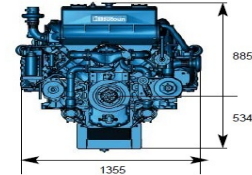

**Baudouin - NEW Baudouin 12M26.2 900hp -
1200hp Heavy Duty Marine Diesel Engine Package**

From £ 92,695

Description

Brand New Baudouin 12M26.2 900hp - 1200hp Twelve Cylinder V12 Turbocharged Intercooled Heat Exchanger Cooled Heavy Duty Marine Diesel Engine Including Instrumentation. Range Of Gearbox Options Also Available. Keel / Skin Tank cooling also available on this model as a no cost option to suit your requirements. Power ratings available as follows: 900hp (662kw) @ 1800rpm 1000hp (736kw) @ 1800rpm 1100hp (808kw) @ 1900rpm 1200hp (883kw) @ 1950rpm Cubic capacity of 31.8L. SAE 0 Flywheel Housing with SAE 18" Flywheel. Weight Ex Gearbox and Fluids 3400Kg. Baudouin have been producing heavy duty commercial marine engines for over 100 years offering an extremely robust product range with a class leading commercial warranty. As an authorised Moteurs Baudouin dealer, Marine Enterprises Ltd are able to supply a full range of engines and spares as well as offering fantastic discounts in exchange for trading in your old engines. Prices displayed are ex VAT ex works UK.

Sales status: available

Manufacturer: Baudouin

Model: NEW Baudouin 12M26.2 900hp - 1200hp Heavy Duty Marine Diesel Engine Package

Year built: 2021

No. of cylinders: 12

Cylinder capacity: 32L

Starter: Electric start

Cooling type: Fresh water

Condition: New

Sale Type: New

Sale: Dealer

Trade in possible: yes

Power: 1200

Motor: 883

Fuel: Diesel